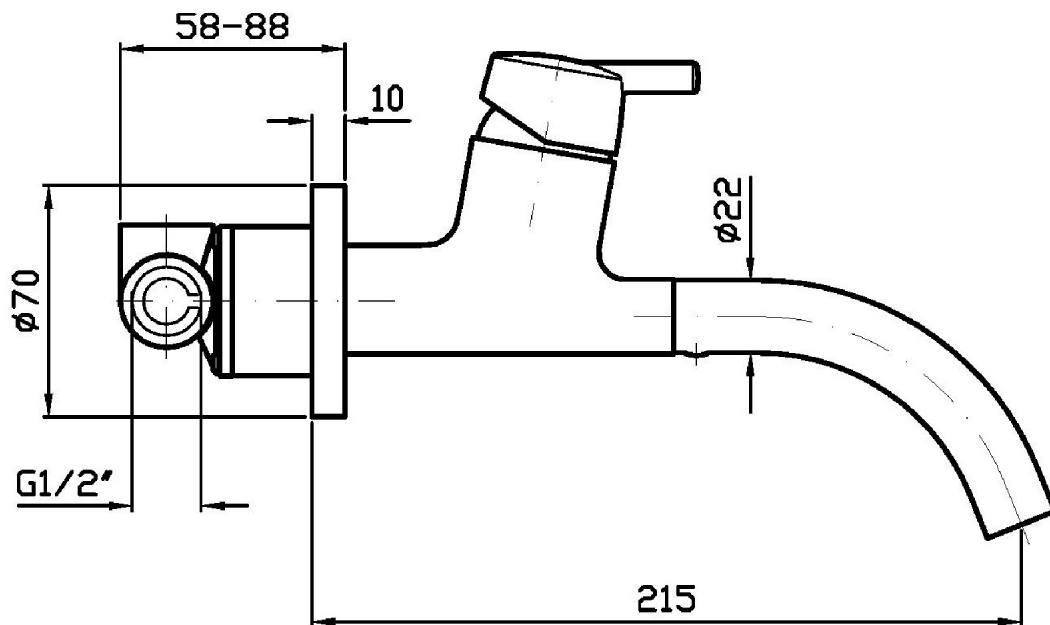

Built-in single lever basin mixer with aerator.

R99788

Parte incasso. / Built-in part.

Finiture / Finishes

Cromo / Chrome

SIMPLY BEAUTIFUL

ZSB125

Disegno Complessivo / Overall Drawing

SIMPLY BEAUTIFUL

ZSB125

Esplosi / Exploded

SIMPLY BEAUTIFUL

ZSB125 Portate / Flowrates (lt/min)

PRESSIONE PRESSURE	1 BAR	2 BAR	3 BAR	4 BAR	5 BAR
P1 LAVABO BASIN	5,9	8,5	10,6	12,4	13,8
P2					
P3					
P4					
P5					

SIMPLY BEAUTIFUL

ZSB125 Pesì e Misure / Weights and Sizes

Peso (Kg) Weight (lb)	1,47 (Kg)	3,24 (lb)
Volume test (dc3) - (in3)	4,05 (dc3)	247,15 (in3)
h (mm) - (in)	70,00 (mm)	2,76 (in)
L1 (mm) - (in)	150,00 (mm)	5,91 (in)
L2 (mm) - (in)	385,00 (mm)	15,16 (in)