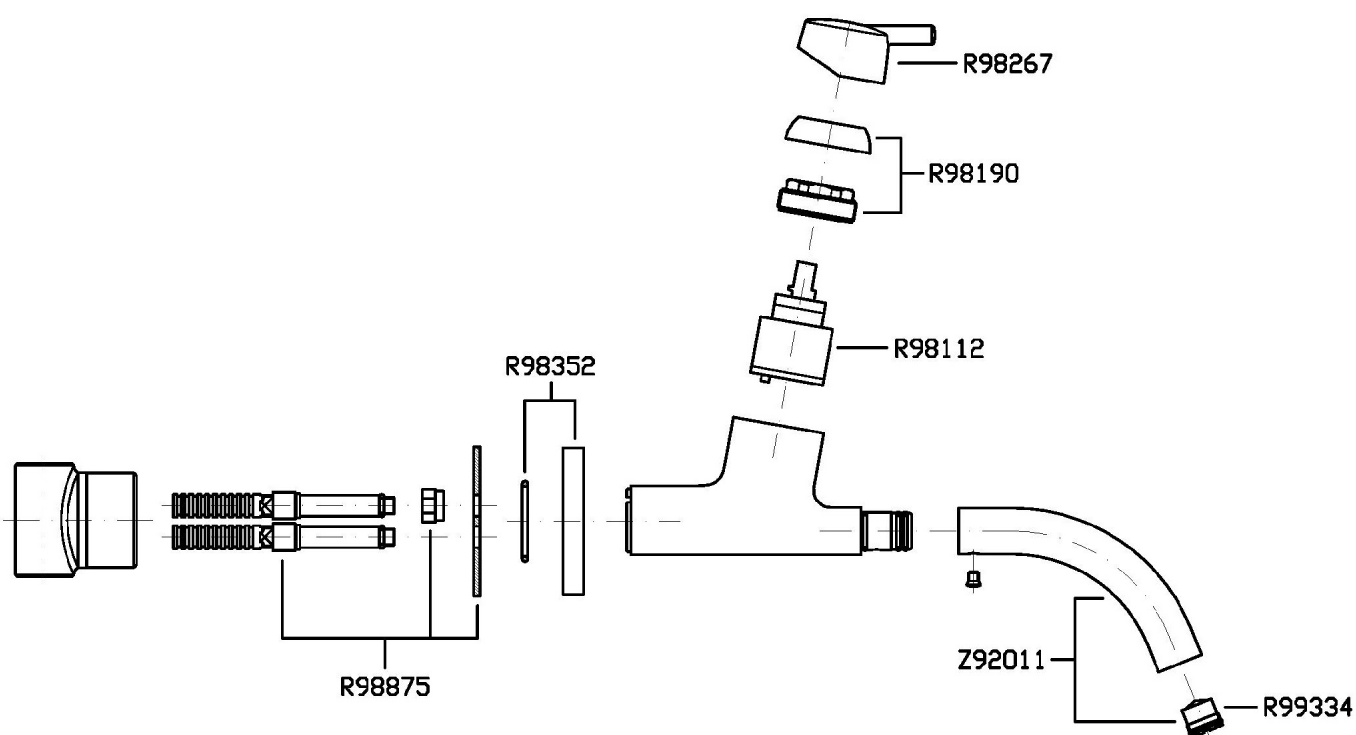

Built-in single lever basin mixer with aerator.

R99788

Parte incasso. / Built-in part.

Finiture / Finishes

Cromo / Chrome

SIMPLY BEAUTIFUL

ZSB125

Disegno Complessivo / Overall Drawing

SIMPLY BEAUTIFUL

ZSB125

Esplosi / Exploded

SIMPLY BEAUTIFUL

ZSB125 Portate / Flowrates (lt/min)

PRESSIONE PRESSURE	1 BAR	2 BAR	3 BAR	4 BAR	5 BAR
P1 LAVABO BASIN	5,9	8,5	10,6	12,4	13,8
P2					
P3					
P4					
P5					

SIMPLY BEAUTIFUL

ZSB125 Pesì e Misure / Weights and Sizes

Peso (Kg) Weight (lb)	1,47 (Kg)	3,24 (lb)
Volume test (dc3) - (in3)	4,05 (dc3)	247,15 (in3)
h (mm) - (in)	70,00 (mm)	2,76 (in)
L1 (mm) - (in)	150,00 (mm)	5,91 (in)
L2 (mm) - (in)	385,00 (mm)	15,16 (in)