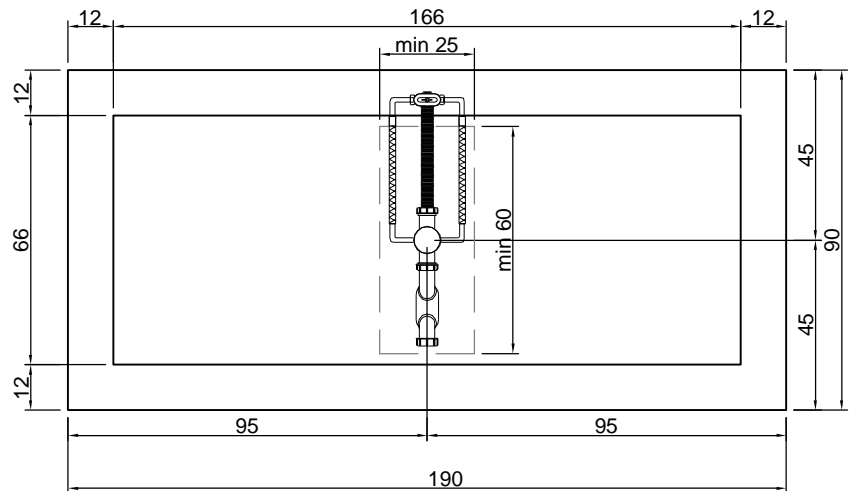

BIBLIO

Articolo: BIBLIO81

Materiale: Corian

Troppopieno: SI

Portata: l/s 0,70

Peso lordo: kg 204 ca.

Peso netto: kg 121 ca.

Dimensione imballo: cm 200 x 100 x 70

Capacità*: l 362 ca.

*Considerando il limite di capienza al troppopieno

Descrizione: Vasca da bagno rettangolare a incasso in Corian, completa di piedini regolabili e piletta con scarico a pressione klik-clak.

Article: BIBLIO81

Material: Corian

Overflow: YES

Flow rate: l/s 0,70

Gross weight: kg 204 ca.

Net weight: kg 121 ca.

Packing dimensions: cm 200 x 100 x 70

Capacity*: l 362 ca.

*Considering the capacity of water to the overflow

Description: Encased rectangular Corian bathtub, complete with regulating feet and drain with pressure plug.