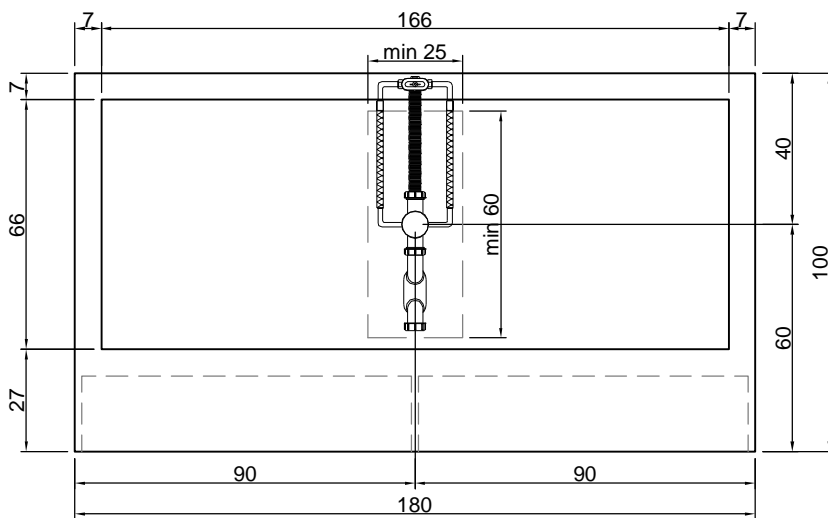

BIBLIO

Articolo: BIBLIO55

Materiale: Corian

Troppopieno: SI

Portata: l/s 0,70

Peso lordo: kg 220 ca.

Peso netto: kg 137 ca.

Dimensione imballo: cm 190 x 110 x 70

Capacità*: l 362 ca.

*Considerando il limite di capienza al troppopieno

Descrizione: Vasca da bagno rettangolare in Corian, con vani a giorno frontali, rivestita su 4 lati con pannelli in multistrato impiallacciati in essenza di legno, completa di piedini regolabili e piletta con scarico a pressione klik-clak.

Article: BIBLIO55

Material: Corian

Overflow: YES

Flow rate: l/s 0,70

Gross weight: kg 220 ca.

Net weight: kg 137 ca.

Packing dimensions: cm 190 x 110 x 70

Capacity*: l 362 ca.

*Considering the capacity of water to the overflow

Description: Rectangular Corian bathtub with front open shelves, covered on 4 sides with plywood panels veneered with wood essence complete with regulating feet and drain with pressure plug.