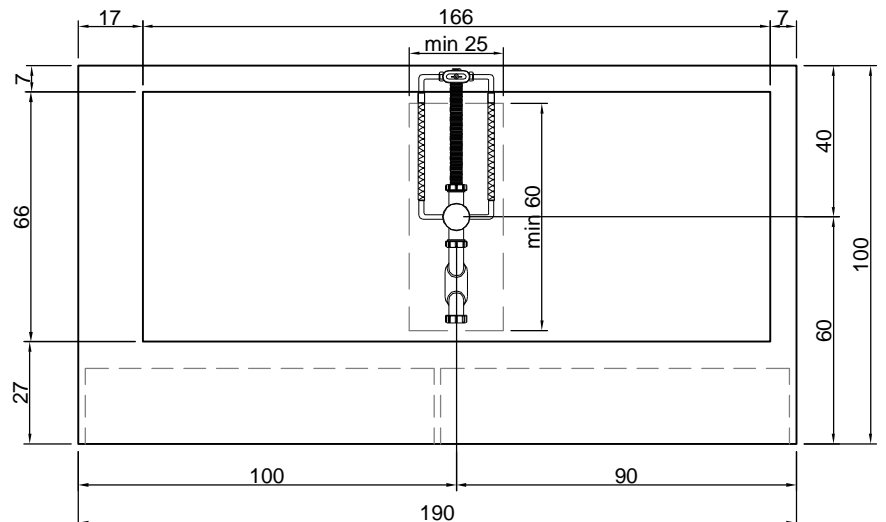

versione sinistra - left version