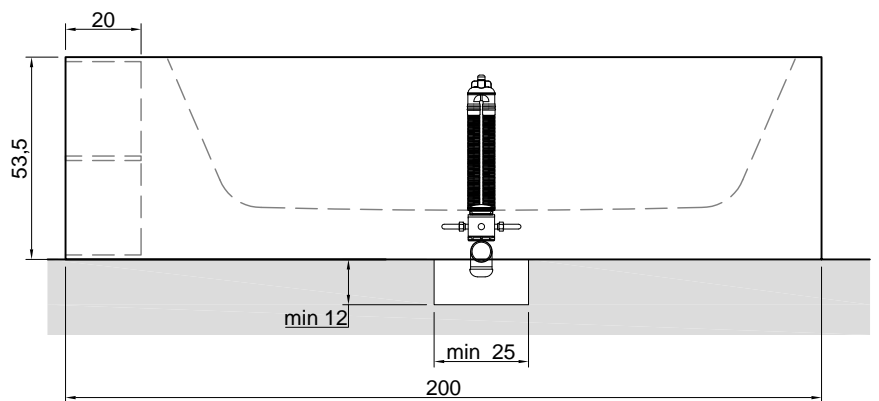

versione sinistra - left version