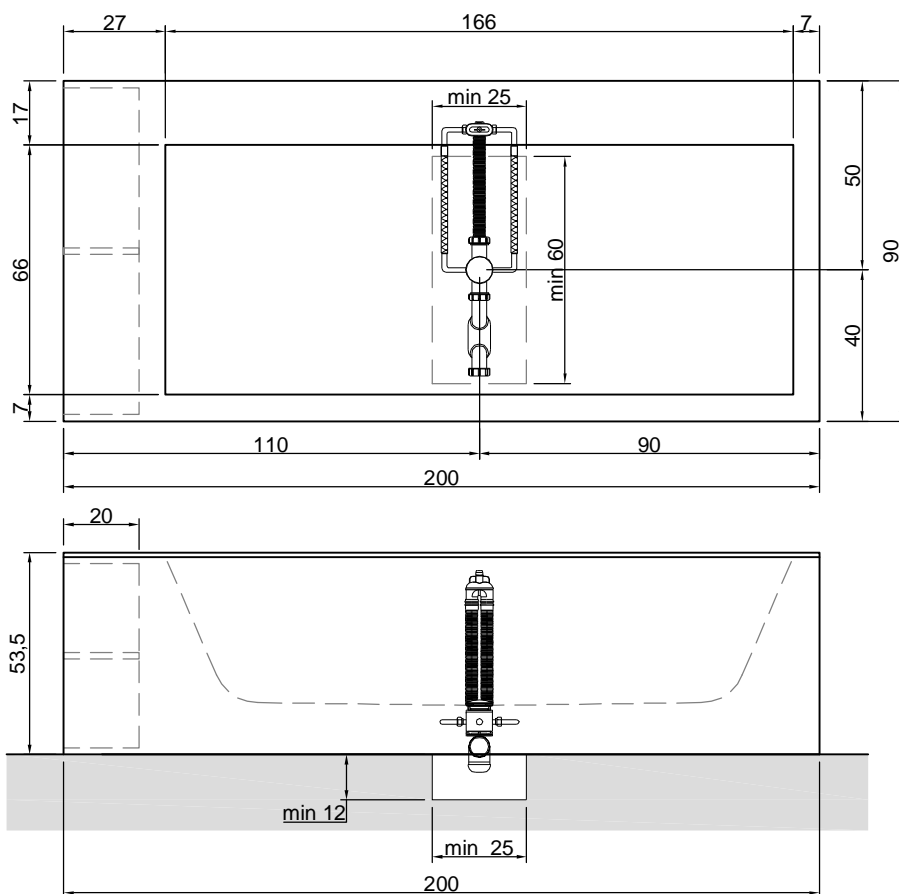

versione sinistra - left version