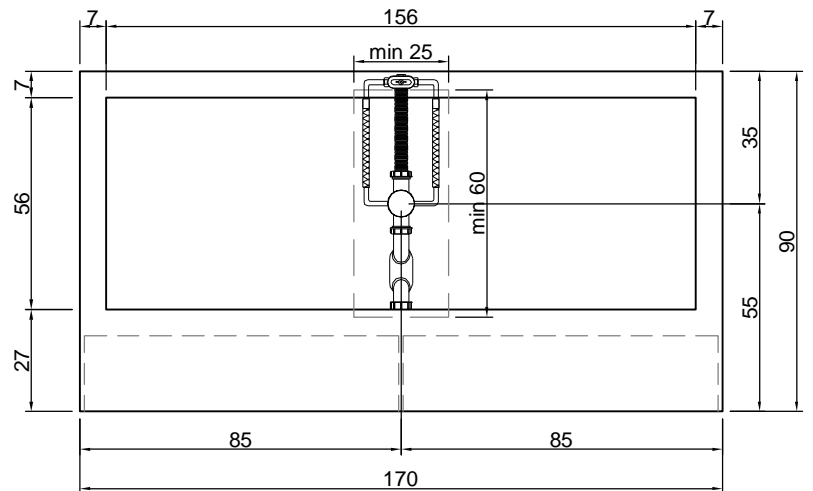

BIBLIO

Articolo: BIBLIO52
Materiale: Corian
Troppopieno: SI
Portata: l/s 0,70
Peso lordo: kg 211 ca.
Peso netto: kg 128 ca.
Dimensione imballo: cm 180 x 104 x 70
Capacità*: l 288 ca.
*Considerando il limite di capienza al troppopieno

Descrizione: Vasca da bagno rettangolare in Corian, con vani a giorno frontali, completa di piedini regolabili e piletta con scarico a pressione klik-dak.

Article: BIBLIO52
Material: Corian
Overflow: YES
Flow rate: l/s 0,70
Gross weight: kg 211 ca.
Net weight: kg 128 ca.
Packing dimensions: cm 180 x 104 x 70
Capacity*: l 288 ca.
*Considering the capacity of water to the overflow

Description: Rectangular Corian bathtub with front open shelves, complete with regulating feet and drain with pressure plug.