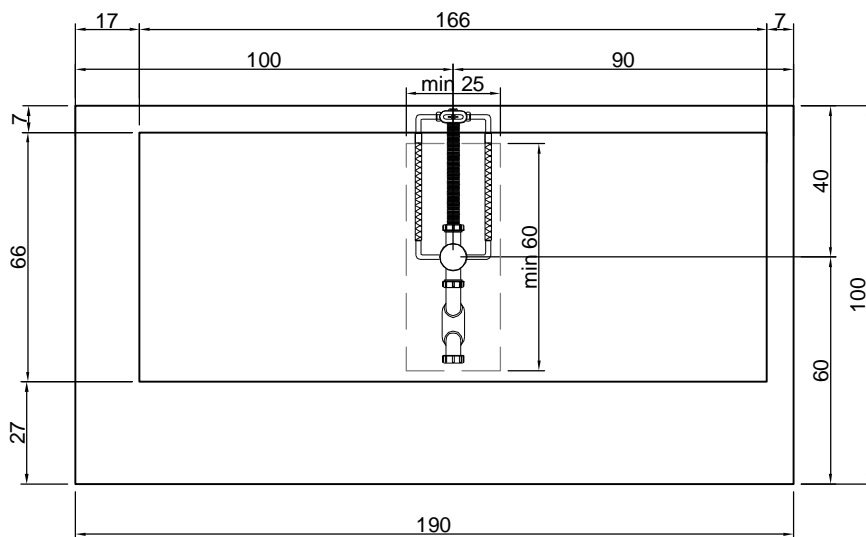

Article: BIBLIO61

Material: Corian

Overflow: YES

Flow rate: l/s 0,70

Gross weight: kg 203 ca.

Net weight: kg 109 ca.

Packing dimensions: cm 200 x 110 x 70

Capacity*: l 362 ca.

*Considering the capacity of water to the overflow

Description: Encased rectangular Corian bathtub with front and right or left side rim for tap mounting, complete with regulating feet and drain with pressure plug.

versione sinistra - left version