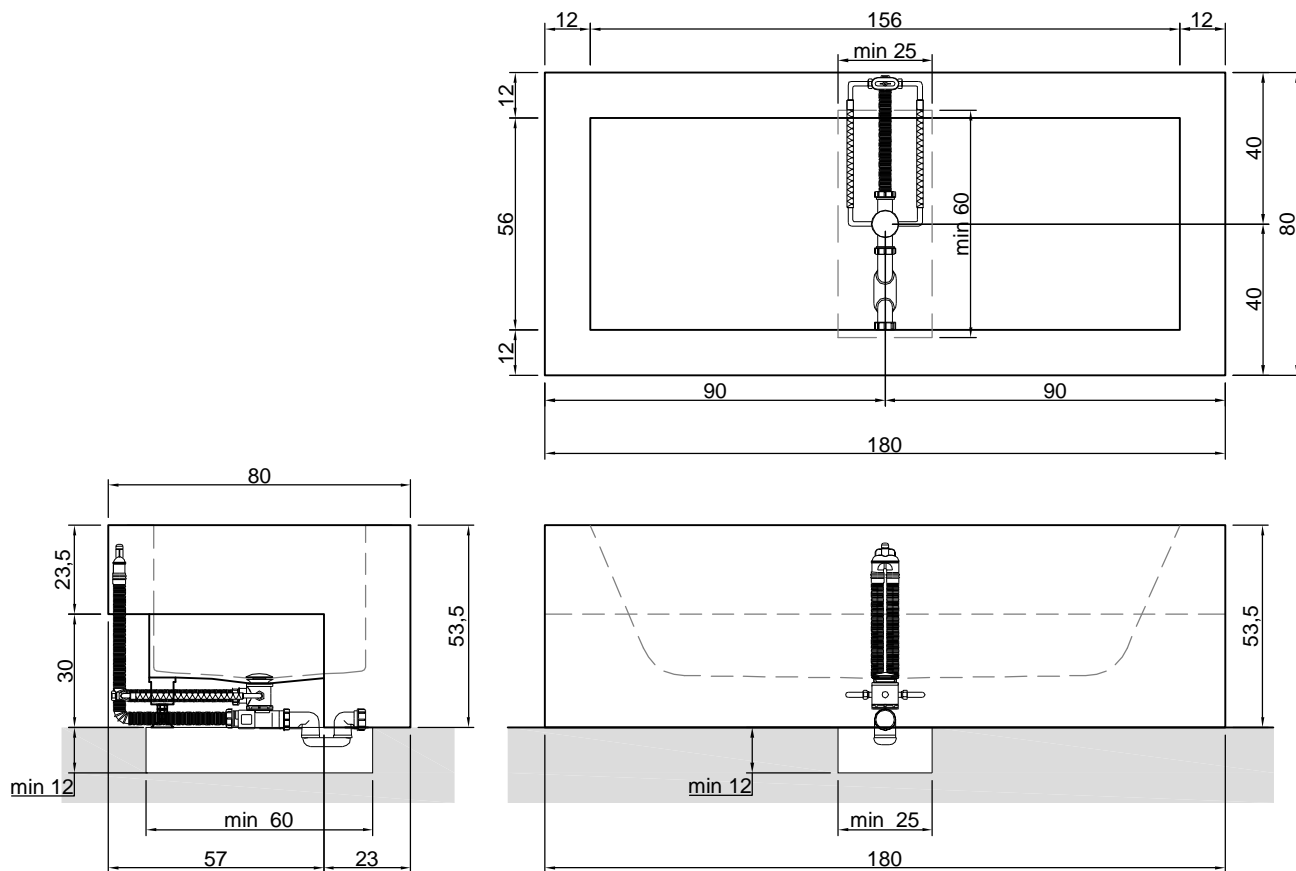

BIBLIO

Articolo: BIBLIO70

Materiale: Corian

Troppopieno: SI

Portata: l/s 0,70

Peso lordo: kg 201 ca.

Peso netto: kg 118 ca.

Dimensione imballo: cm 190 x 90 x 70

Capacità*: l 288 ca.

*Considerando il limite di capienza al troppopieno

Descrizione: Vasca da bagno rettangolare a semincasso frontale in Corian, completa di piedini regolabili e piletta con scarico a pressione clik-clak.

Article: BIBLIO70

Material: Corian

Overflow: YES

Flow rate: l/s 0,70

Gross weight: kg 201 ca.

Net weight: kg 118 ca.

Packing dimensions: cm 190 x 90 x 70

Capacity*: l 288 ca.

*Considering the capacity of water to the overflow

Description: Semi-encased rectangular Corian bathtub complete with regulating feet and drain with pressure plug.