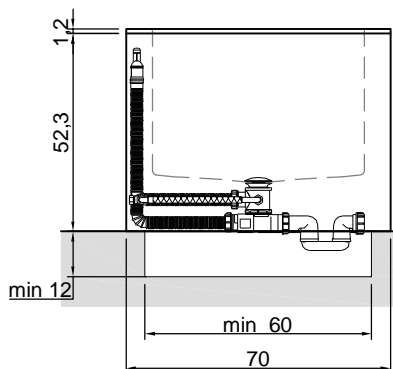

BIBLIO

Articolo: BIBLIO14

Materiale: Corian

Troppopieno: SI

Portata: l/s 0,70

Peso lordo: kg 189 ca.

Peso netto: kg 106 ca.

Dimensione imballo: cm 180 x 80 x 70

Capacità*: l 288 ca.

*Considerando il limite di capienza al troppopieno

Descrizione: Vasca da bagno rettangolare in Corian, rivestita su 4 lati con pannelli multistrato impiallacciati in essenza di legno, completa di piedini regolabili e piletta con scarico a pressione klik-clak.

Article: BIBLIO14

Material: Corian

Overflow: YES

Flow rate: l/s 0,70

Gross weight: kg 189 ca.

Net weight: kg 106 ca.

Packing dimensions: cm 180 x 80 x 70

Capacity*: l 288 ca.

*Considering the capacity of water to the overflow

Description: Rectangular Corian bathtub, covered on 4 sides with plywood panels veneered with wood essence complete with regulating feet and drain with pressure plug.