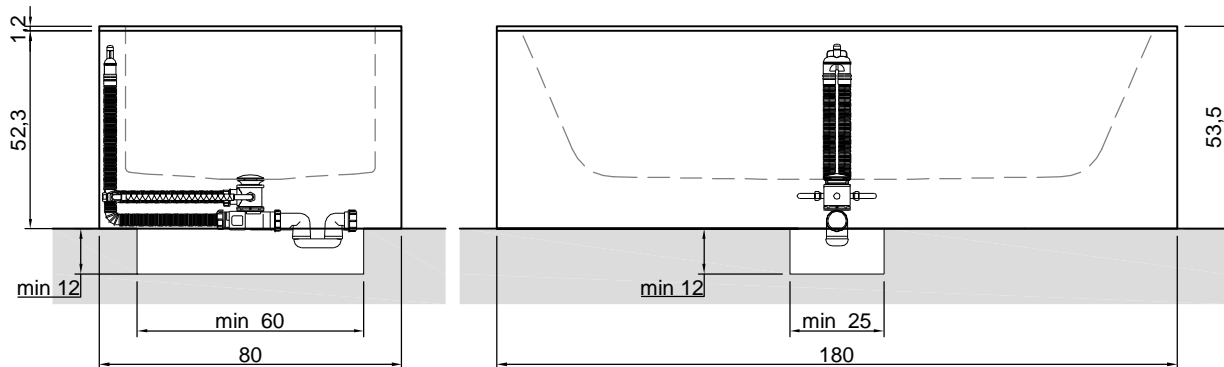

*Considering the capacity of water to the overflow

Description: Rectangular Corian bathtub, covered on 4 sides with plywood panels veneered with wood essence complete with regulating feet and drain with pressure plug.