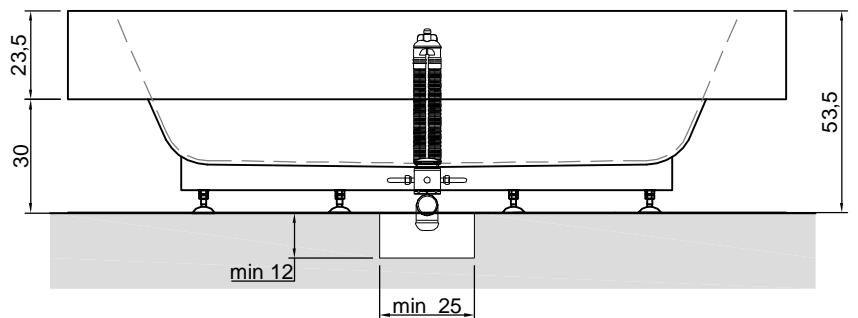

BIBLIO

Articolo: BIBLIO81

Materiale: Corian

Troppopieno: SI

Portata: l/s 0,70

Peso lordo: kg 204 ca.

Peso netto: kg 121 ca.

Dimensione imballo: cm 200 x 100 x 70

Capacità*: l 362 ca.

*Considerando il limite di capienza al troppopieno

Descrizione: Vasca da bagno rettangolare a incasso in Corian, completa di piedini regolabili e piletta con scarico a pressione klik-clak.

Article: BIBLIO81

Material: Corian

Overflow: YES

Flow rate: l/s 0,70

Gross weight: kg 204 ca.

Net weight: kg 121 ca.

Packing dimensions: cm 200 x 100 x 70

Capacity*: l 362 ca.

*Considering the capacity of water to the overflow

Description: Encased rectangular Corian bathtub, complete with regulating feet and drain with pressure plug.