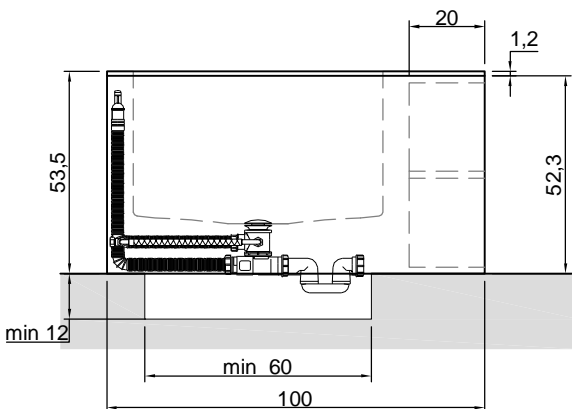

versione sinistra - left version