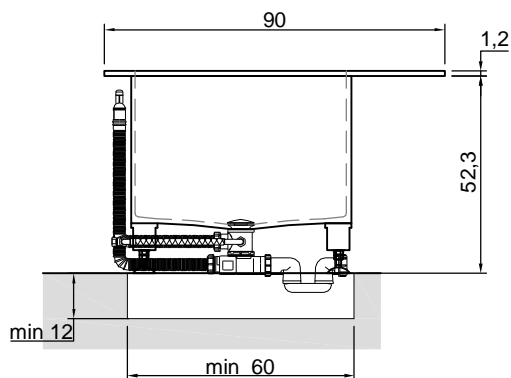

versione sinistra - left version