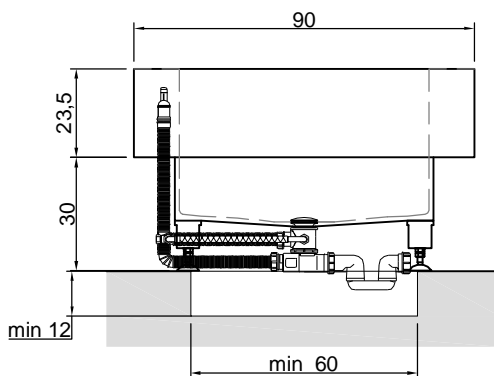

BIBLIO

Articolo: BIBLIO81

Materiale: Corian

Troppopieno: SI

Portata: l/s 0,70

Peso lordo: kg 204 ca.

Peso netto: kg 121 ca.

Dimensione imballo: cm 200 x 100 x 70

Capacità*: l 362 ca.

*Considerando il limite di capienza al troppopieno

Descrizione: Vasca da bagno rettangolare a incasso in Corian, completa di piedini regolabili e piletta con scarico a pressione klik-clak.

Article: BIBLIO81

Material: Corian

Overflow: YES

Flow rate: l/s 0,70

Gross weight: kg 204 ca.

Net weight: kg 121 ca.

Packing dimensions: cm 200 x 100 x 70

Capacity*: l 362 ca.

*Considering the capacity of water to the overflow

Description: Encased rectangular Corian bathtub, complete with regulating feet and drain with pressure plug.