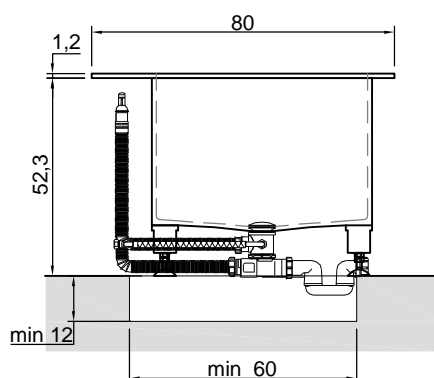

BIBLIO

Articolo: BIBLIO20
Materiale: Corian
Troppopieno: SI
Portata: l/s 0,70
Peso lordo: kg 158 ca.
Peso netto: kg 75 ca.
Dimensione imballo: cm 180 x 90 x 70
Capacità*: l 288 ca.
*Considerando il limite di capienza al troppopieno

Descrizione: Vasca da bagno rettangolare da incasso in Corian, con bordo per rubinetteria sul retro, completa di piedini regolabili e piletta con scarico a pressione clik-clak.

Article: BIBLIO20
Material: Corian
Overflow: YES
Flow rate: l/s 0,70
Gross weight: kg 158 ca.
Net weight: kg 75 ca.
Packing dimensions: cm 180 x 90 x 70
Capacity*: l 288 ca.
*Considering the capacity of water to the overflow

Description: Encased rectangular Corian bathtub with back rim for tap mounting, complete with regulating feet and drain with pressure plug.