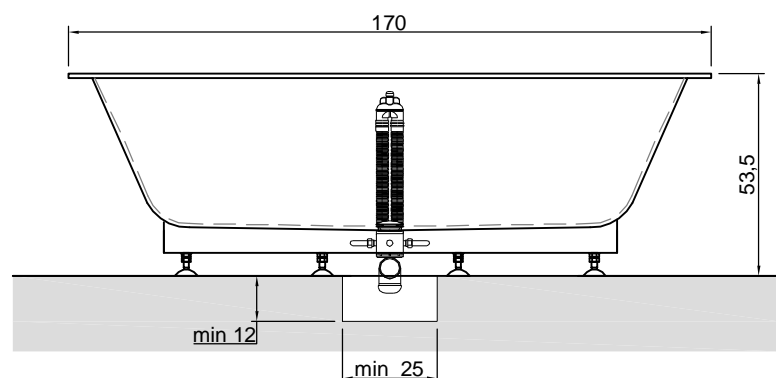

BIBLIO

Articolo: BIBLIO20
Materiale: Corian
Troppopieno: SI
Portata: l/s 0,70
Peso lordo: kg 158 ca.
Peso netto: kg 75 ca.
Dimensione imballo: cm 180 x 90 x 70
Capacità*: l 288 ca.
*Considerando il limite di capienza al troppopieno

Descrizione: Vasca da bagno rettangolare da incasso in Corian, con bordo per rubinetteria sul retro, completa di piedini regolabili e piletta con scarico a pressione clik-clak.

Article: BIBLIO20
Material: Corian
Overflow: YES
Flow rate: l/s 0,70
Gross weight: kg 158 ca.
Net weight: kg 75 ca.
Packing dimensions: cm 180 x 90 x 70
Capacity*: l 288 ca.
*Considering the capacity of water to the overflow

Description: Encased rectangular Corian bathtub with back rim for tap mounting, complete with regulating feet and drain with pressure plug.