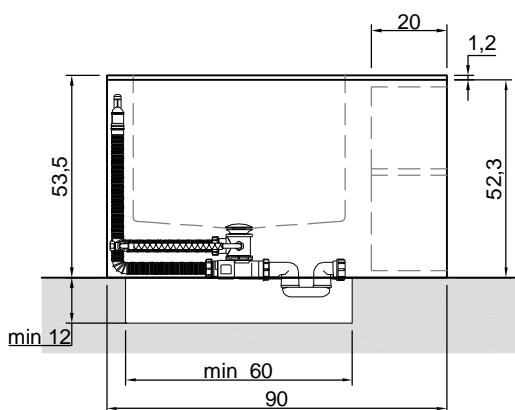

versione sinistra - left version