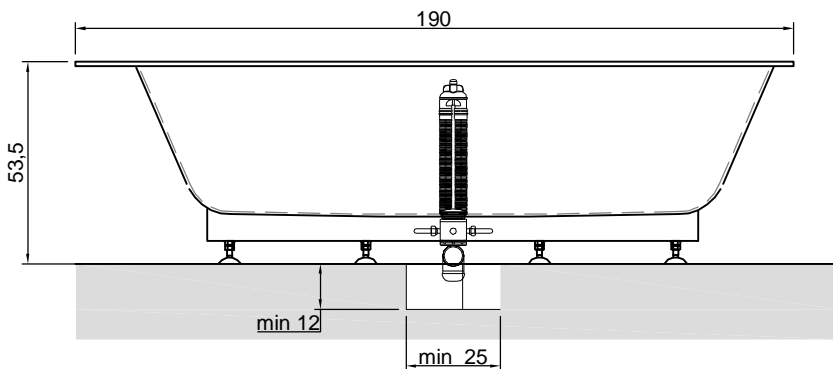

Article: BIBLIO61

Material: Corian

Overflow: YES

Flow rate: l/s 0,70

Gross weight: kg 203 ca.

Net weight: kg 109 ca.

Packing dimensions: cm 200 x 110 x 70

Capacity*: l 362 ca.

*Considering the capacity of water to the overflow

Description: Encased rectangular Corian bathtub with front and right or left side rim for tap mounting, complete with regulating feet and drain with pressure plug.

versione sinistra - left version