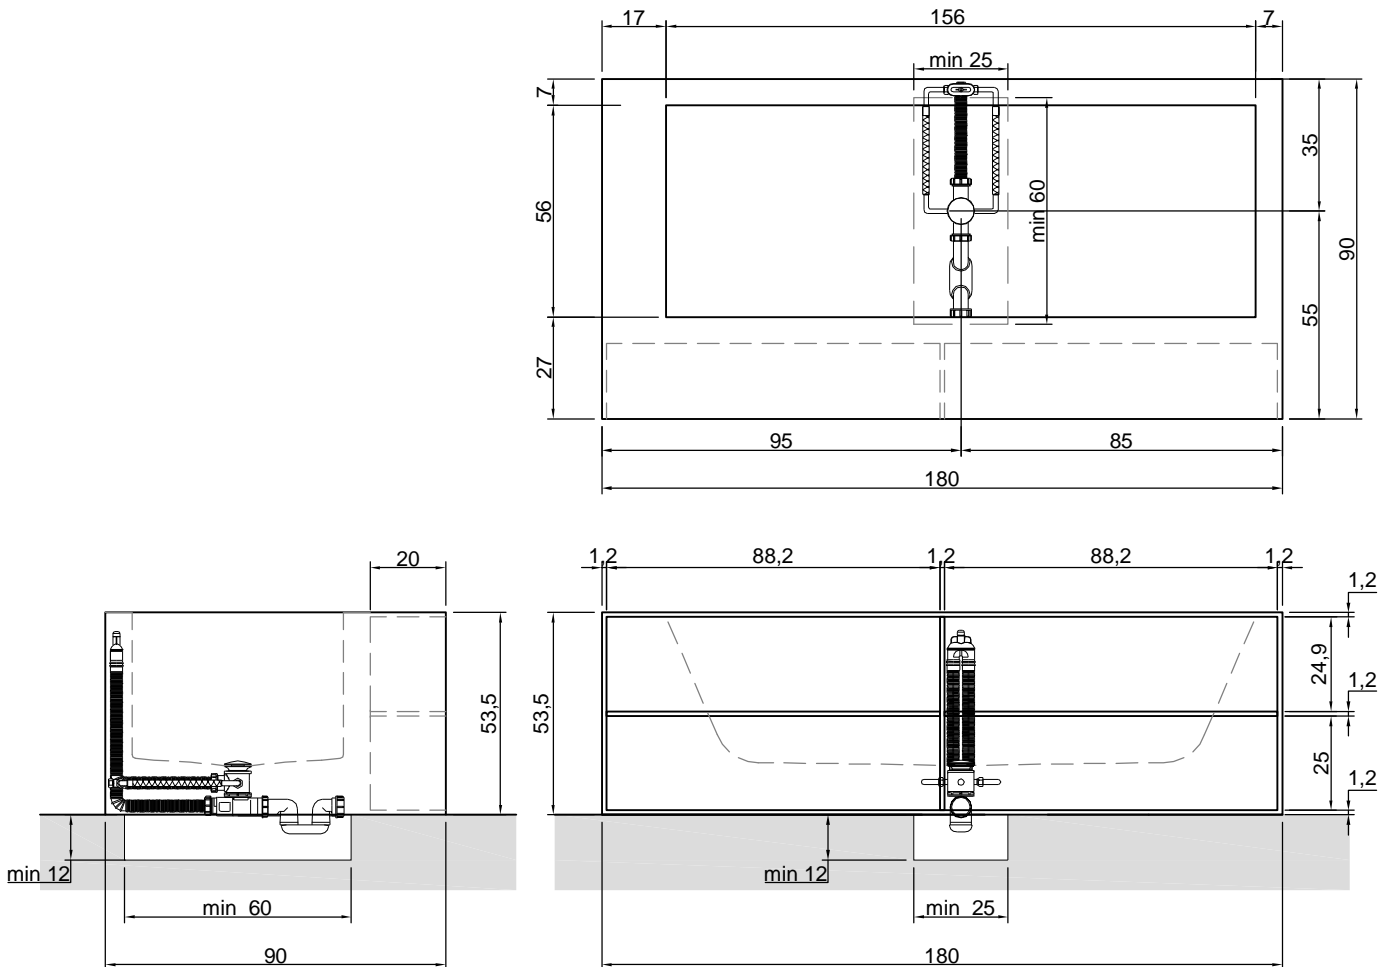

versione sinistra - left version