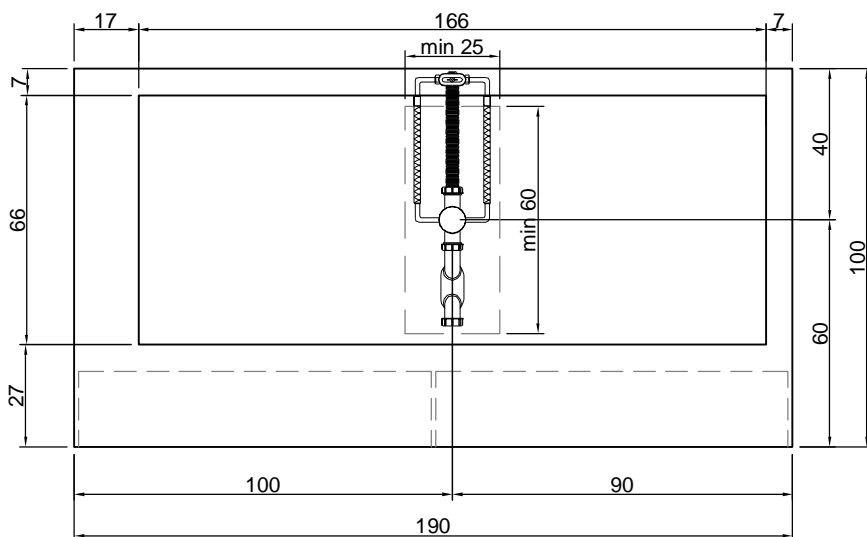

versione sinistra - left version