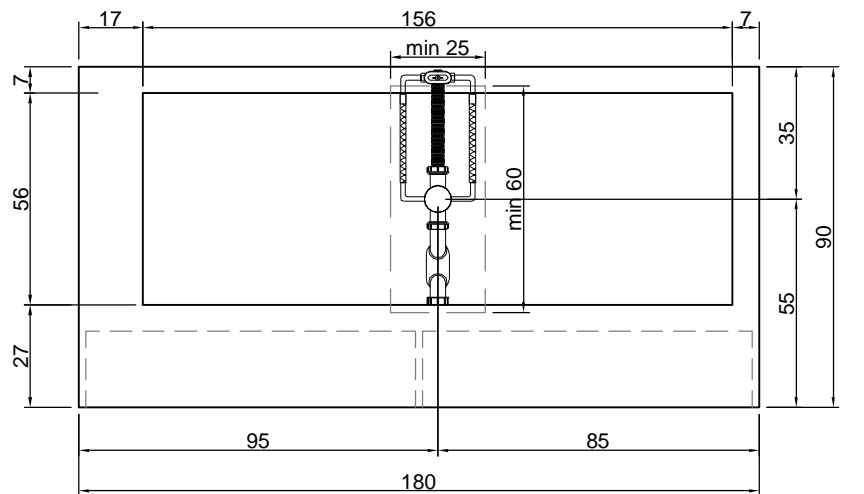

versione sinistra - left version