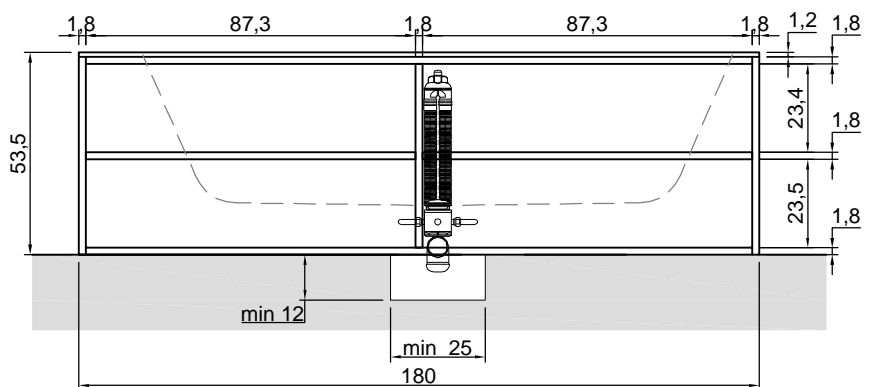

versione sinistra - left version