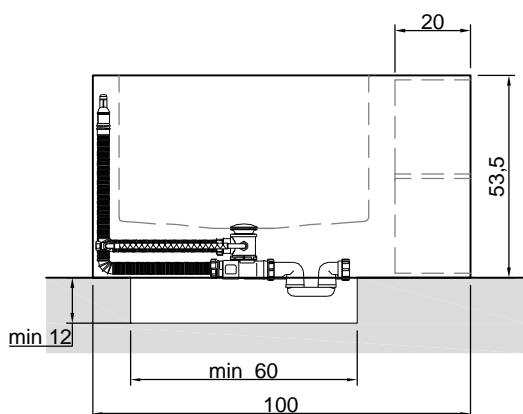

versione sinistra - left version