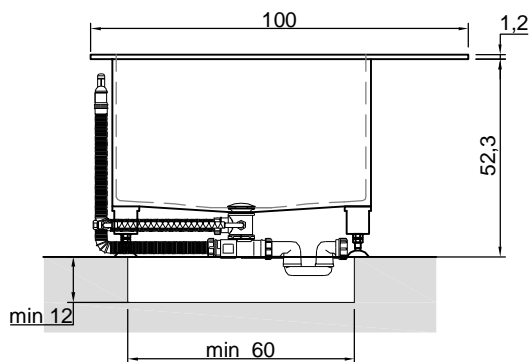

Article: BIBLIO61

Material: Corian

Overflow: YES

Flow rate: l/s 0,70

Gross weight: kg 203 ca.

Net weight: kg 109 ca.

Packing dimensions: cm 200 x 110 x 70

Capacity*: l 362 ca.

*Considering the capacity of water to the overflow

Description: Encased rectangular Corian bathtub with front and right or left side rim for tap mounting, complete with regulating feet and drain with pressure plug.

versione sinistra - left version