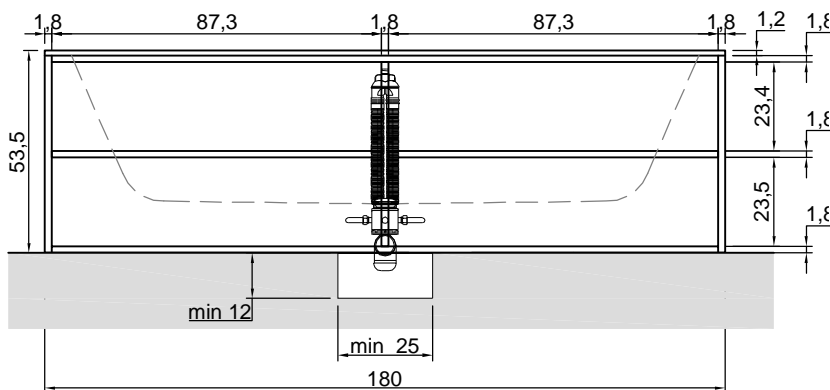

BIBLIO

Articolo: BIBLIO55

Materiale: Corian

Troppopieno: SI

Portata: l/s 0,70

Peso lordo: kg 220 ca.

Peso netto: kg 137 ca.

Dimensione imballo: cm 190 x 110 x 70

Capacità*: l 362 ca.

*Considerando il limite di capienza al troppopieno

Descrizione: Vasca da bagno rettangolare in Corian, con vani a giorno frontali, rivestita su 4 lati con pannelli in multistrato impiallacciati in essenza di legno, completa di piedini regolabili e piletta con scarico a pressione klik-clak.

Article: BIBLIO55

Material: Corian

Overflow: YES

Flow rate: l/s 0,70

Gross weight: kg 220 ca.

Net weight: kg 137 ca.

Packing dimensions: cm 190 x 110 x 70

Capacity*: l 362 ca.

*Considering the capacity of water to the overflow

Description: Rectangular Corian bathtub with front open shelves, covered on 4 sides with plywood panels veneered with wood essence complete with regulating feet and drain with pressure plug.