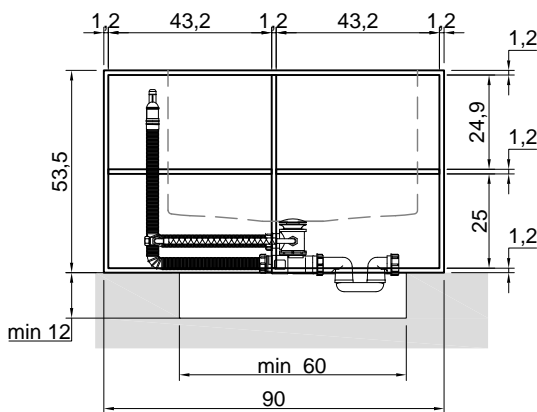

versione sinistra - left version