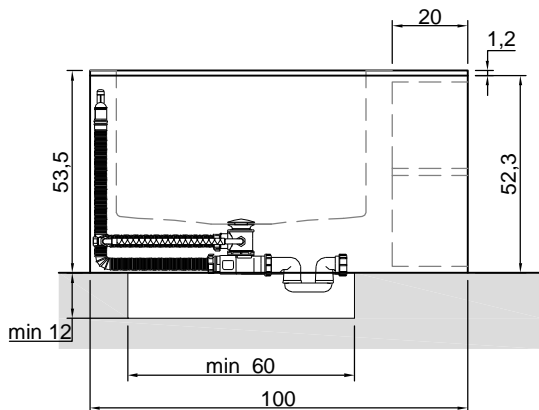

BIBLIO

Articolo: BIBLIO55

Materiale: Corian

Troppopieno: SI

Portata: l/s 0,70

Peso lordo: kg 220 ca.

Peso netto: kg 137 ca.

Dimensione imballo: cm 190 x 110 x 70

Capacità*: l 362 ca.

*Considerando il limite di capienza al troppopieno

Descrizione: Vasca da bagno rettangolare in Corian, con vani a giorno frontali, rivestita su 4 lati con pannelli in multistrato impiallacciati in essenza di legno, completa di piedini regolabili e piletta con scarico a pressione klik-clak.

Article: BIBLIO55

Material: Corian

Overflow: YES

Flow rate: l/s 0,70

Gross weight: kg 220 ca.

Net weight: kg 137 ca.

Packing dimensions: cm 190 x 110 x 70

Capacity*: l 362 ca.

*Considering the capacity of water to the overflow

Description: Rectangular Corian bathtub with front open shelves, covered on 4 sides with plywood panels veneered with wood essence complete with regulating feet and drain with pressure plug.