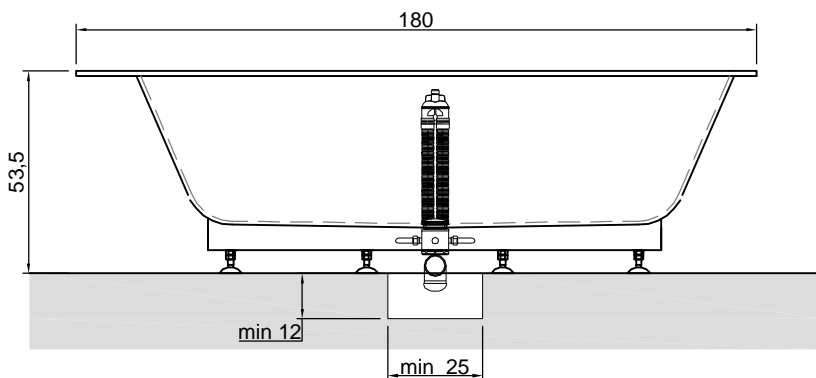

versione sinistra - left version