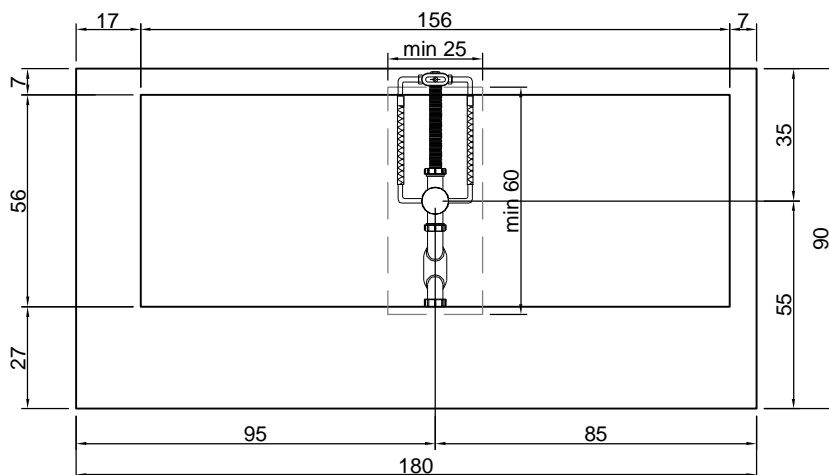

versione sinistra - left version