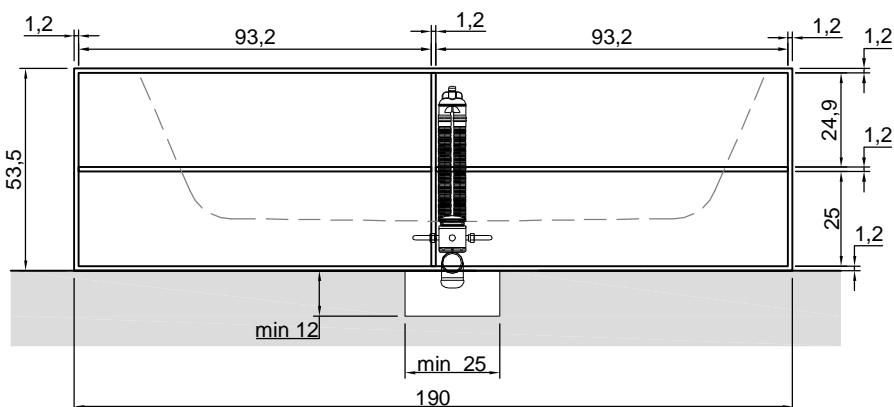

versione sinistra - left version