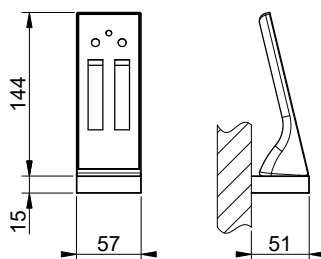

12V DC

COVER NOT INCLUDED

INSTALLATION MODE 1

INSTALLATION MODE 2

GESSI

AFILO 57603

SOFFIONE Ø350 ESTERNO PIOGGIA COLOUR

Formato **A4**