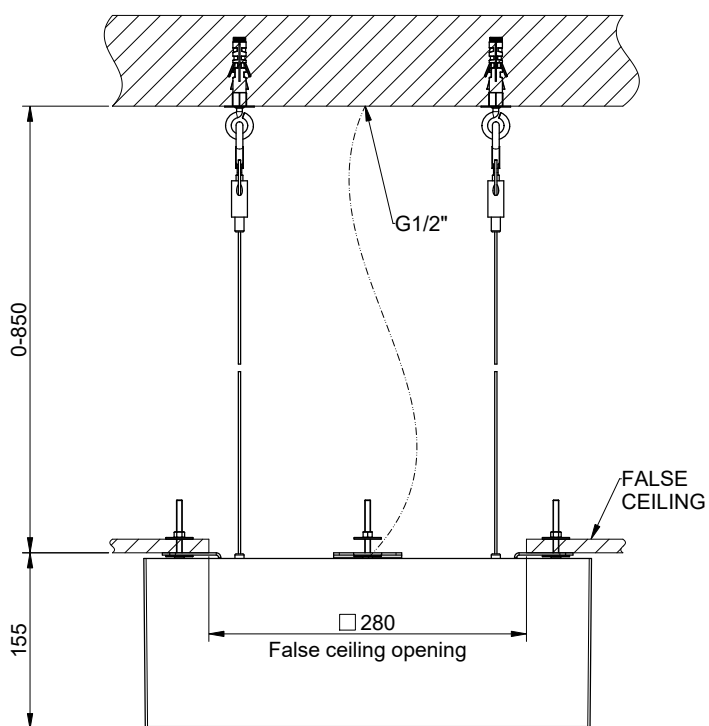

12V DC

COVER NOT INCLUDED

INSTALLATION MODE 1

INSTALLATION MODE 2

GESSI

AFILO 57603

SOFFIONE Ø350 ESTERNO PIOGGIA COLOUR

Formato **A4**