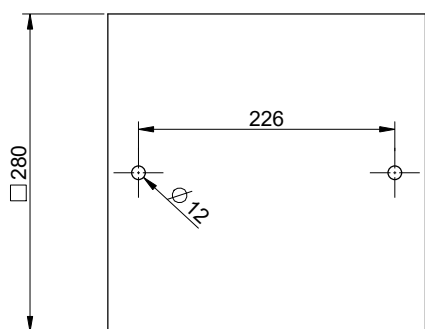

12V DC

COVER NOT INCLUDED

INSTALLATION MODE 1

INSTALLATION MODE 2

GESSI

AFILO 57603

SOFFIONE Ø350 ESTERNO PIOGGIA COLOUR

Formato **A4**