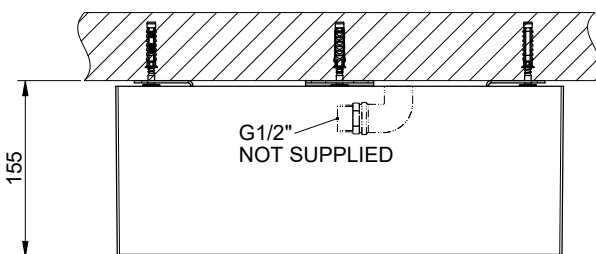

12V DC

COVER NOT INCLUDED

INSTALLATION MODE 1

INSTALLATION MODE 2

GESSI

AFILO 57603

SOFFIONE Ø350 ESTERNO PIOGGIA COLOUR

Formato **A4**